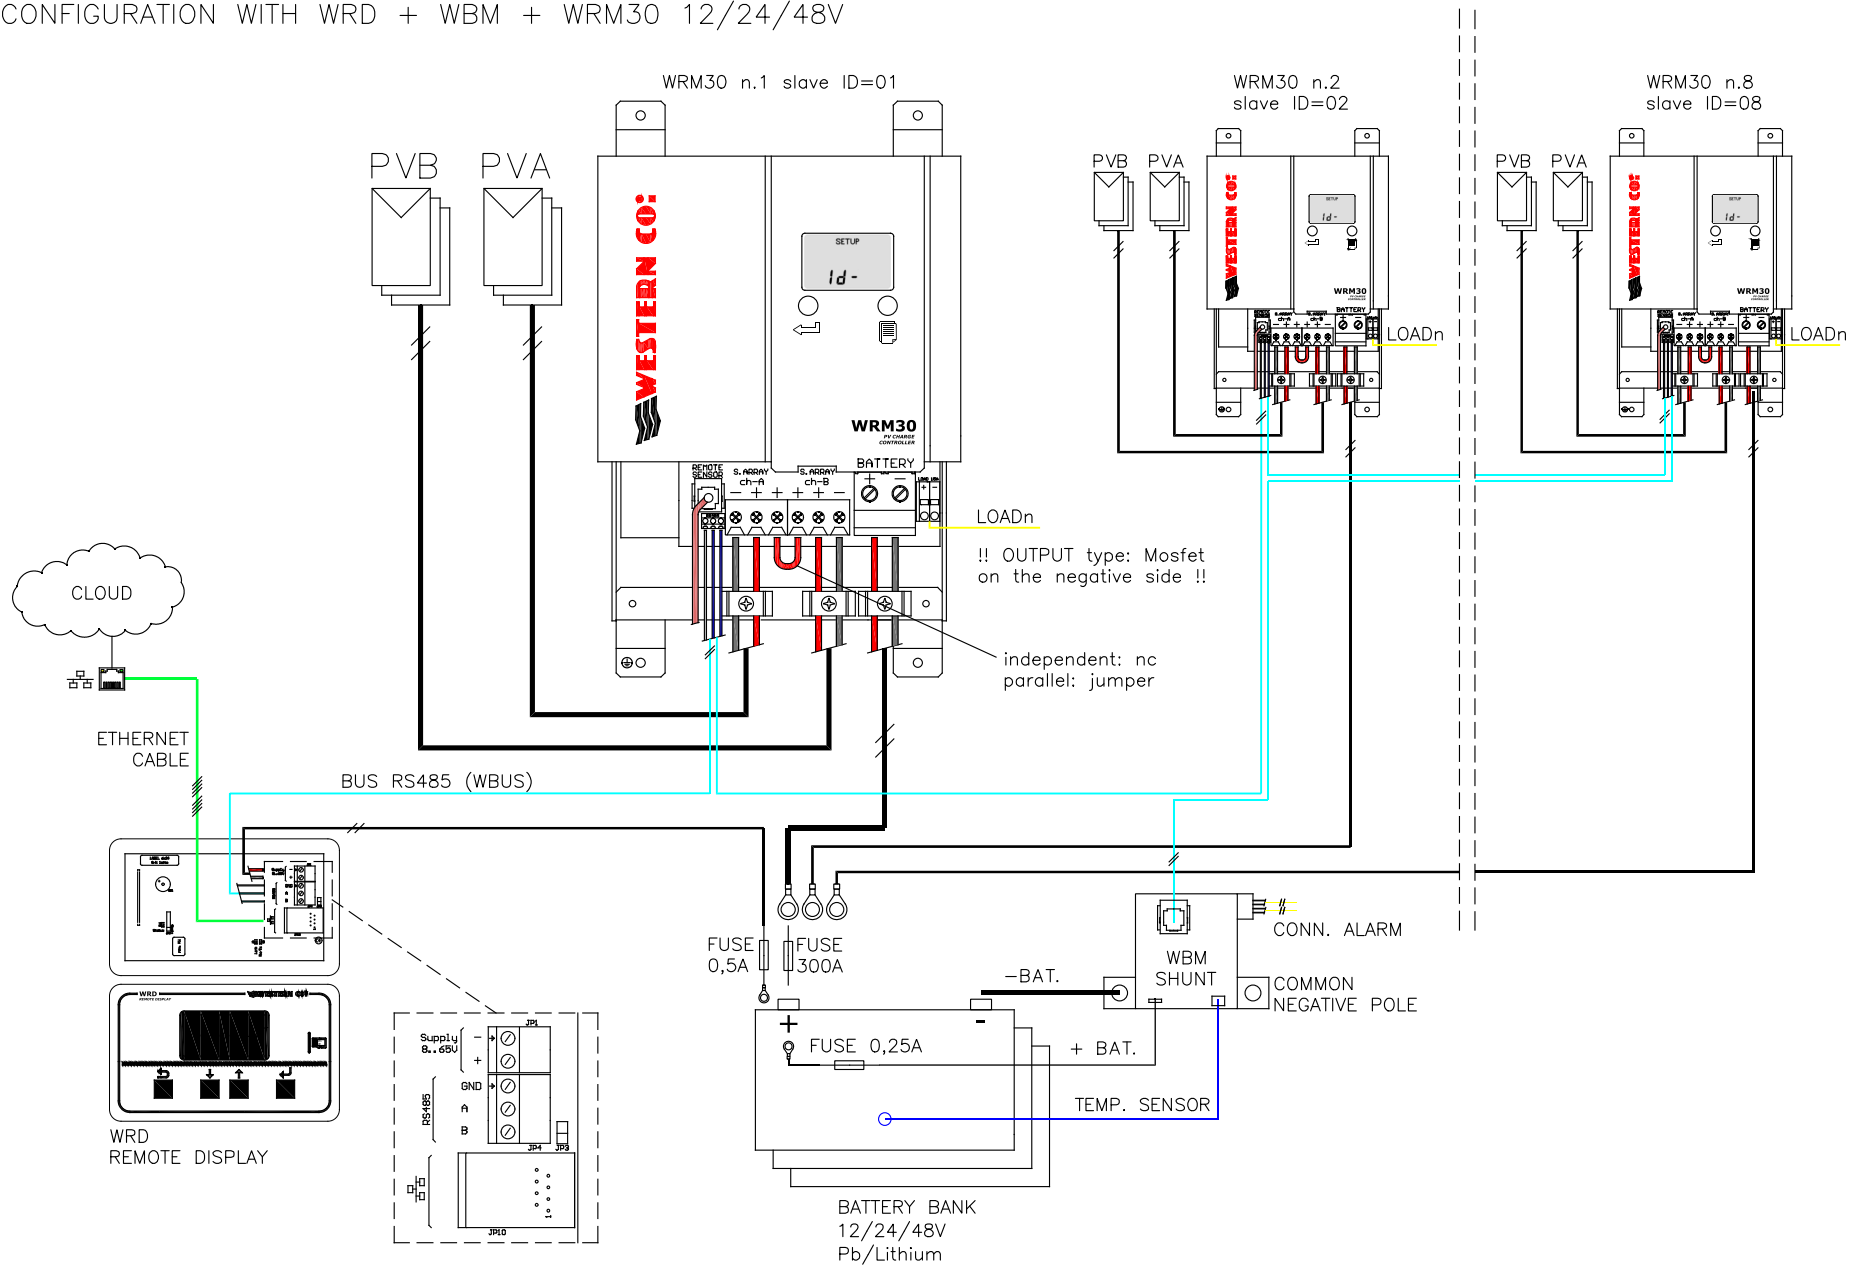

*Anschlusspläne*

DE

CONFIGURATION WITH WRD + WBM 12/24/48V

CONFIGURATION WITH WRD + WRM20+ 12/24V

CONFIGURATION WITH WRD + WBM + WRM30 12/24/48V

CONFIGURATION WITH WRD + WBM + WRM20+ 12/24V

WRD, LEO-GE-PY 48V, SINGLE-PHASE

WRD, LEO-GE-PB 48V, WBM SHUNT