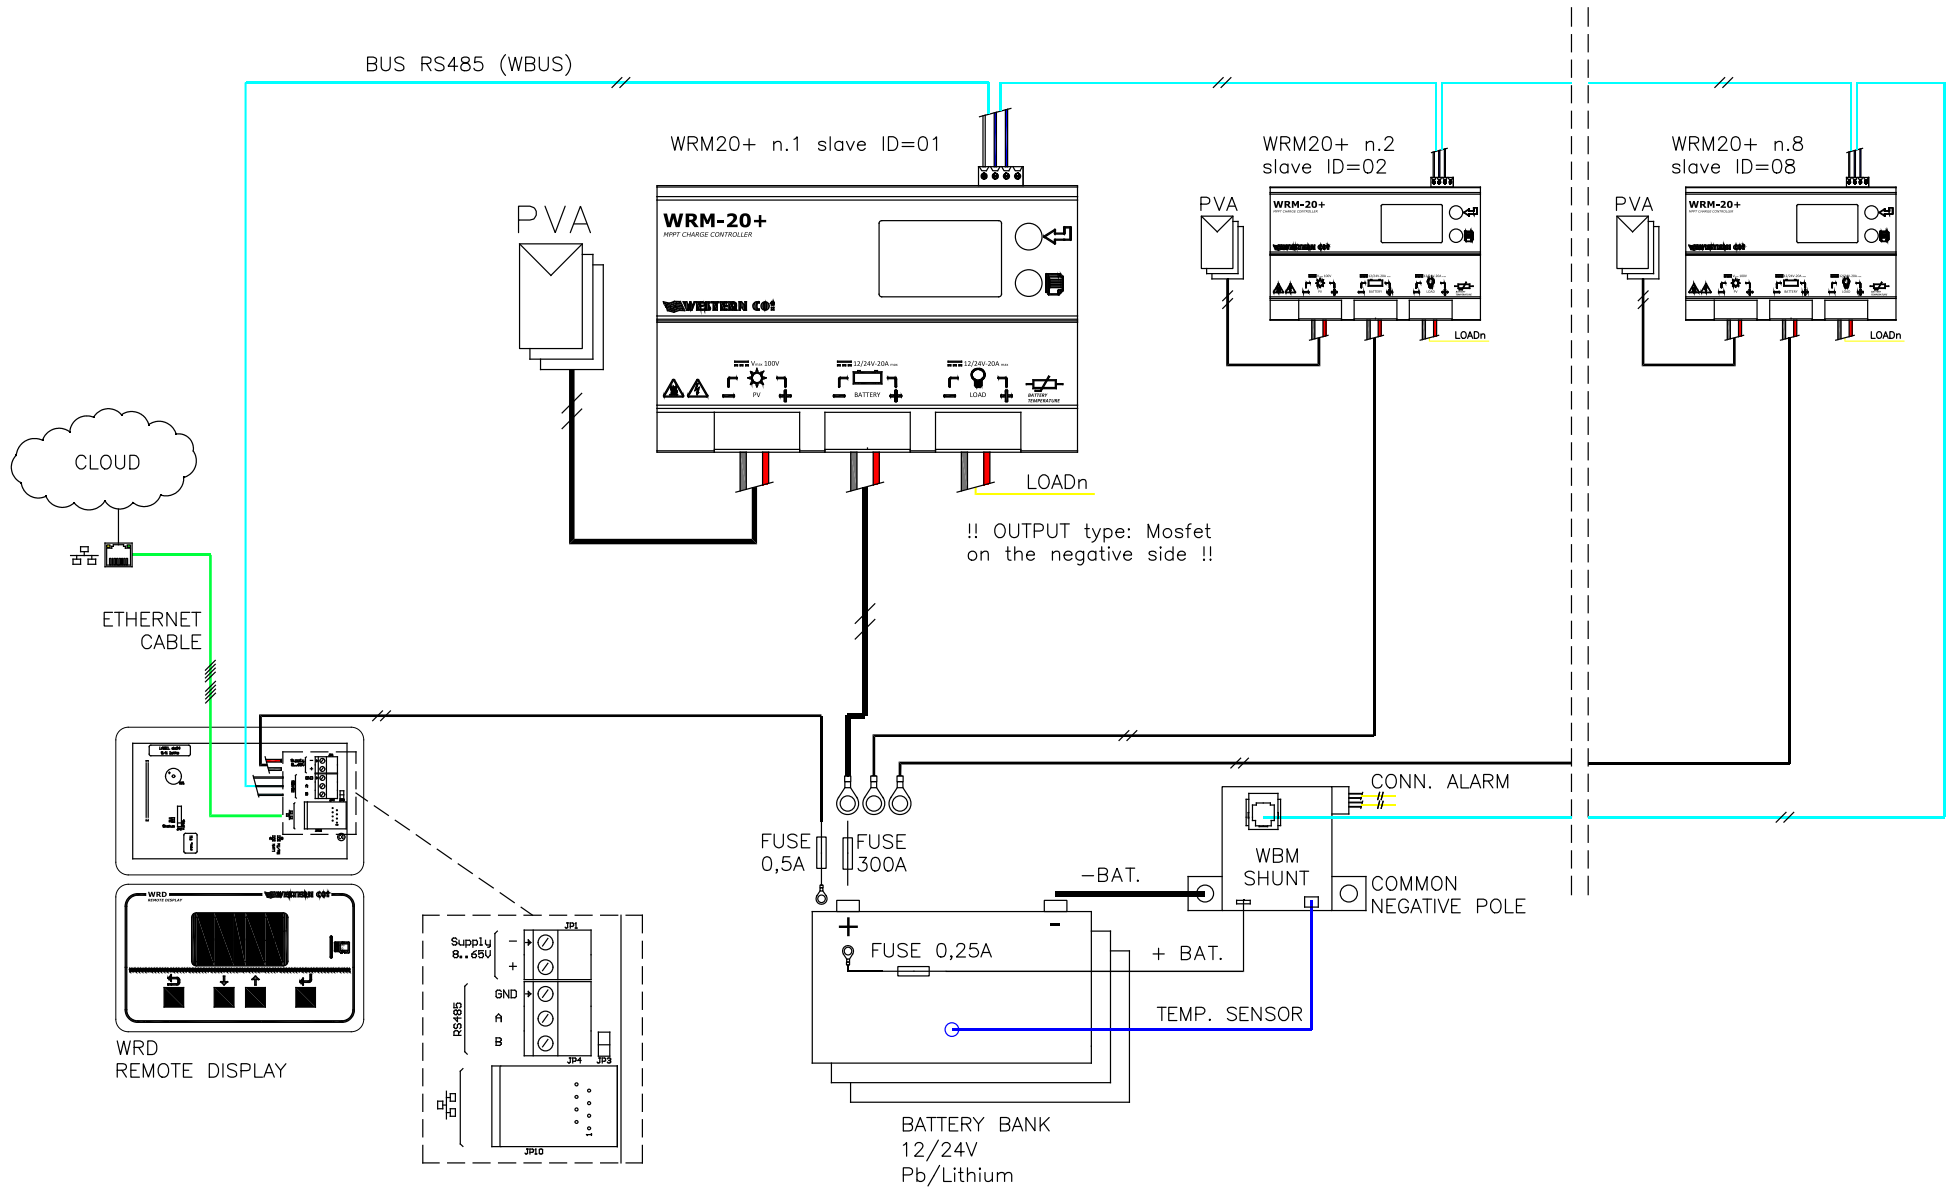

*Anschlusspläne*

DE

CONFIGURATION WITH WRD + WBM 12/24/48V

CONFIGURATION WITH WRD + WRM20+ 12/24V

CONFIGURATION WITH WRD + WBM + WRM30 12/24/48V

CONFIGURATION WITH WRD + WBM + WRM20+ 12/24V

WRD, LEO-GE-PY 48V, SINGLE-PHASE

WRD, LEO-GE-PB 48V, WBM SHUNT