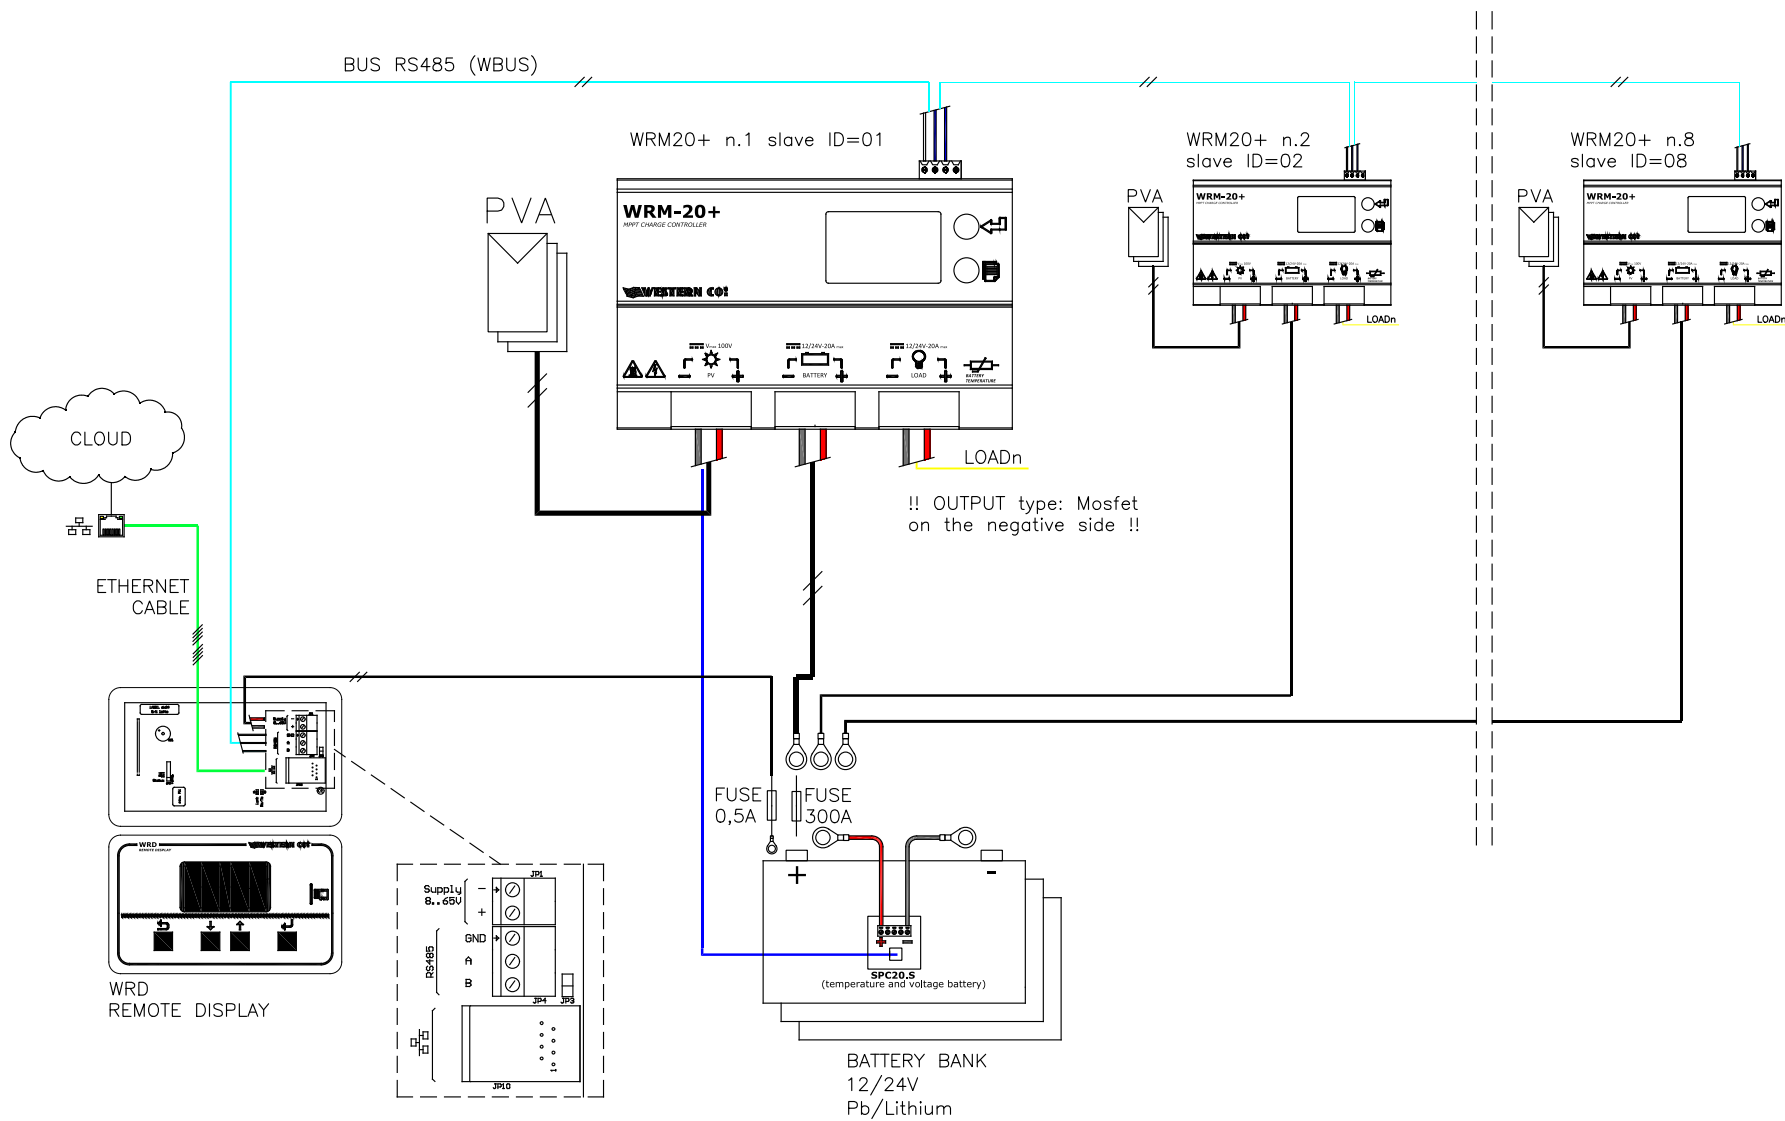

*Anschlusspläne*

DE

CONFIGURATION WITH WRD + WBM 12/24/48V

CONFIGURATION WITH WRD + WRM20+ 12/24V

CONFIGURATION WITH WRD + WBM + WRM30 12/24/48V

CONFIGURATION WITH WRD + WBM + WRM20+ 12/24V

WRD, LEO-GE-PY 48V, SINGLE-PHASE

WRD, LEO-GE-PB 48V, WBM SHUNT