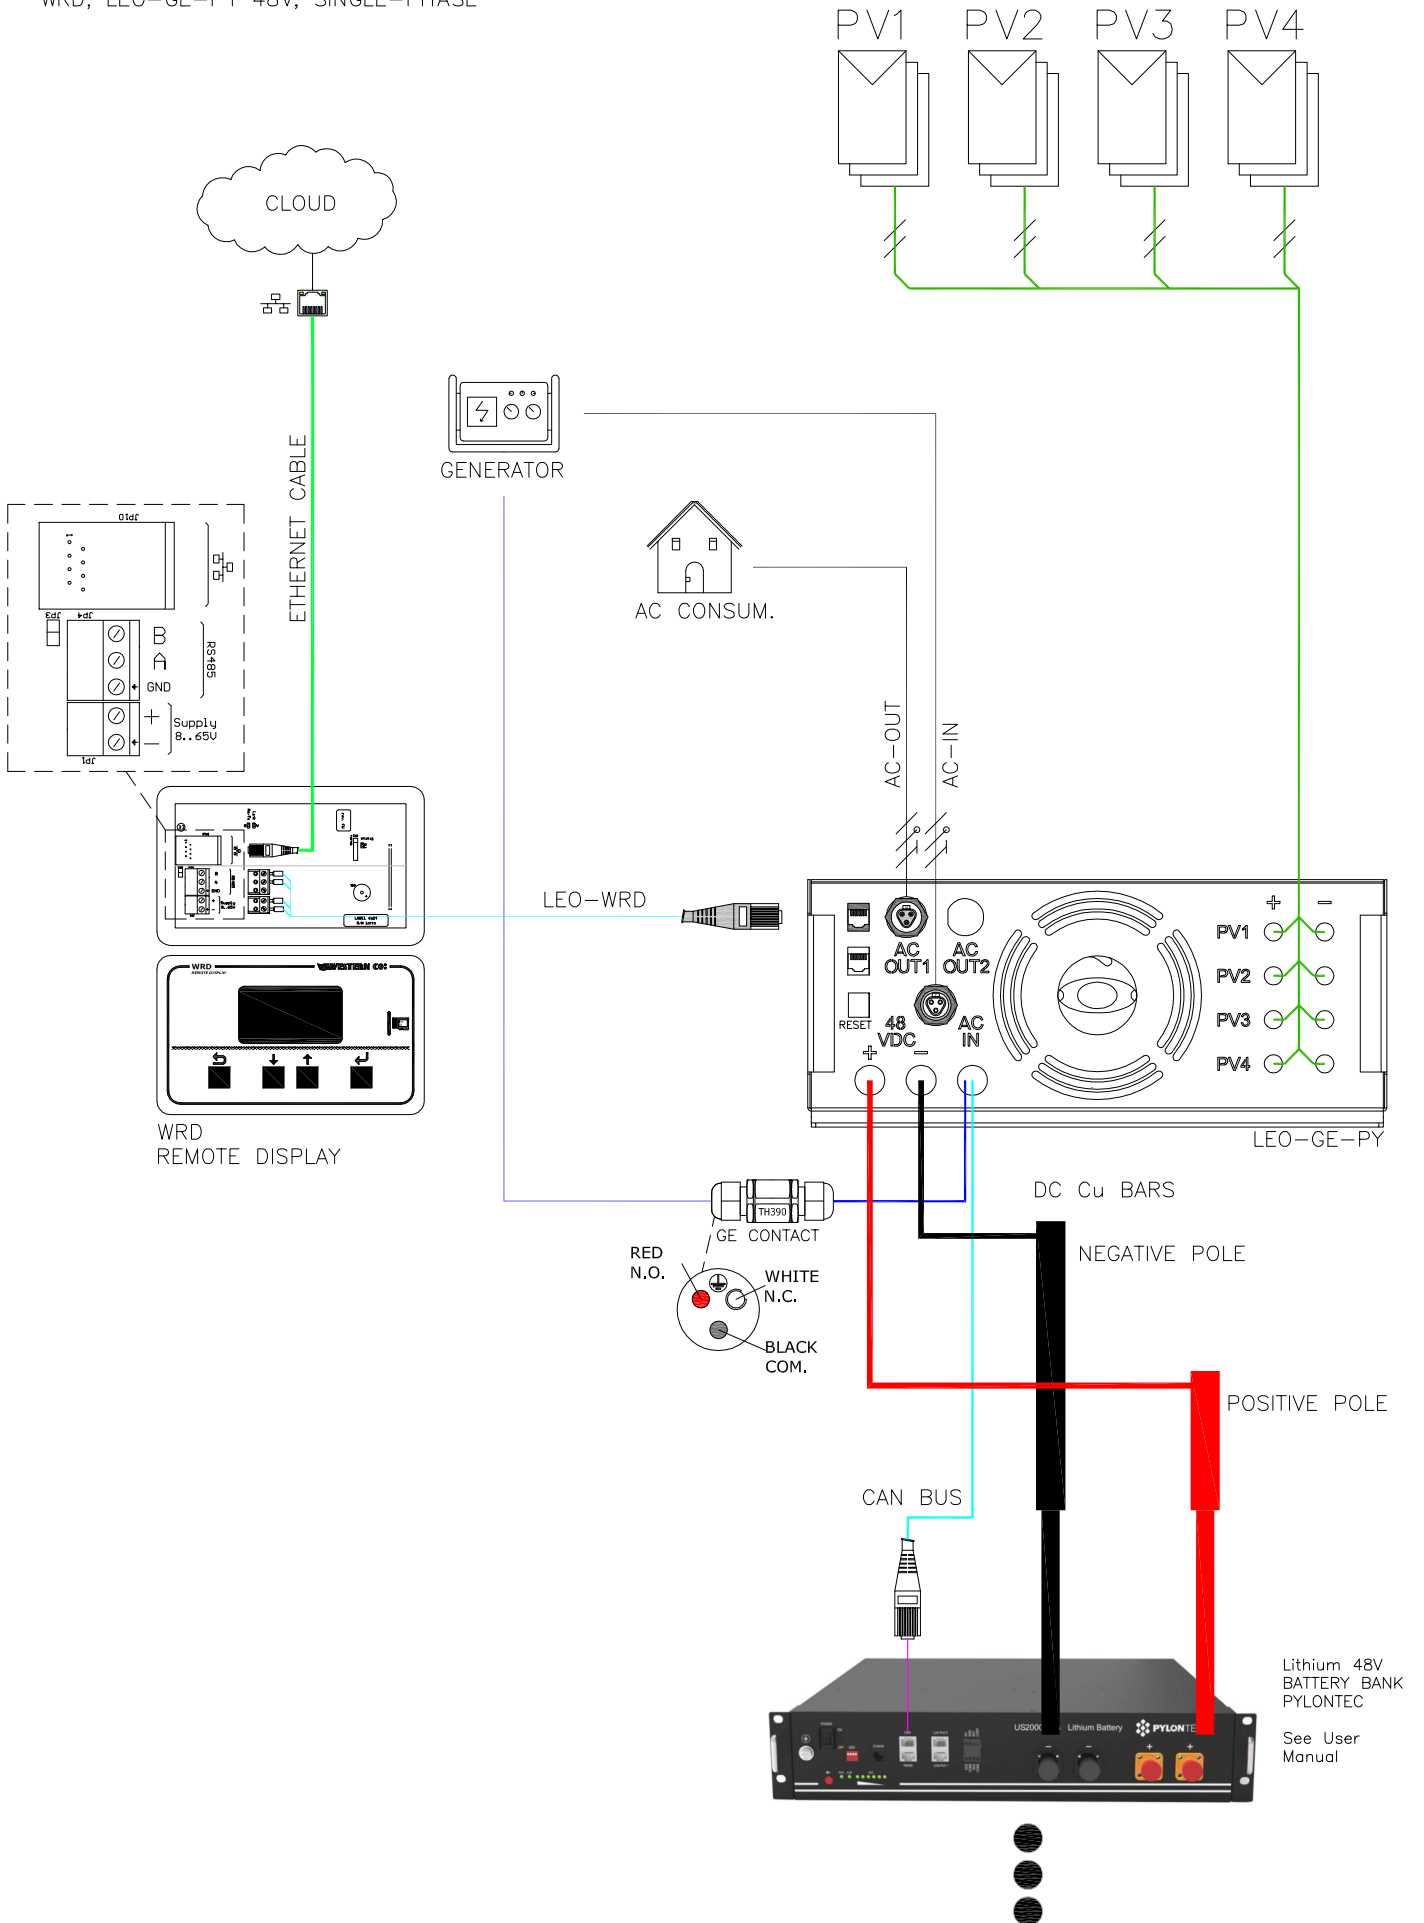

*Anschlusspläne*

DE

CONFIGURATION WITH WRD + WBM 12/24/48V

CONFIGURATION WITH WRD + WRM20+ 12/24V

CONFIGURATION WITH WRD + WBM + WRM30 12/24/48V

CONFIGURATION WITH WRD + WBM + WRM20+ 12/24V

WRD, LEO-GE-PY 48V, SINGLE-PHASE

WRD, LEO-GE-PB 48V, WBM SHUNT